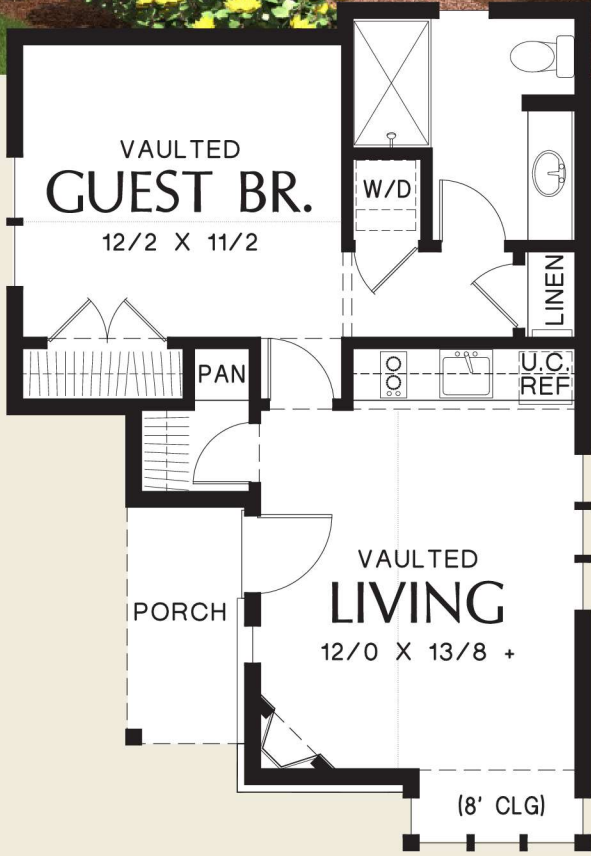

## The Mirkwood 1173

<b>Total Area</b>	<b>544 Sq. Ft</b>
<b>Width</b> 22'-0"	<b>Depth</b> 32'-0"
<b>Height</b>	(Main Flr to Peak): 19'-9" (to Midpt of Roof): 14'-10"

ALAN MASCORD DESIGN ASSOCIATES, INC  
 2187 NW Reed St, Suite 100, Portland, OR 97210 · 503.225.9161  
 mascord.com | houseplans.co