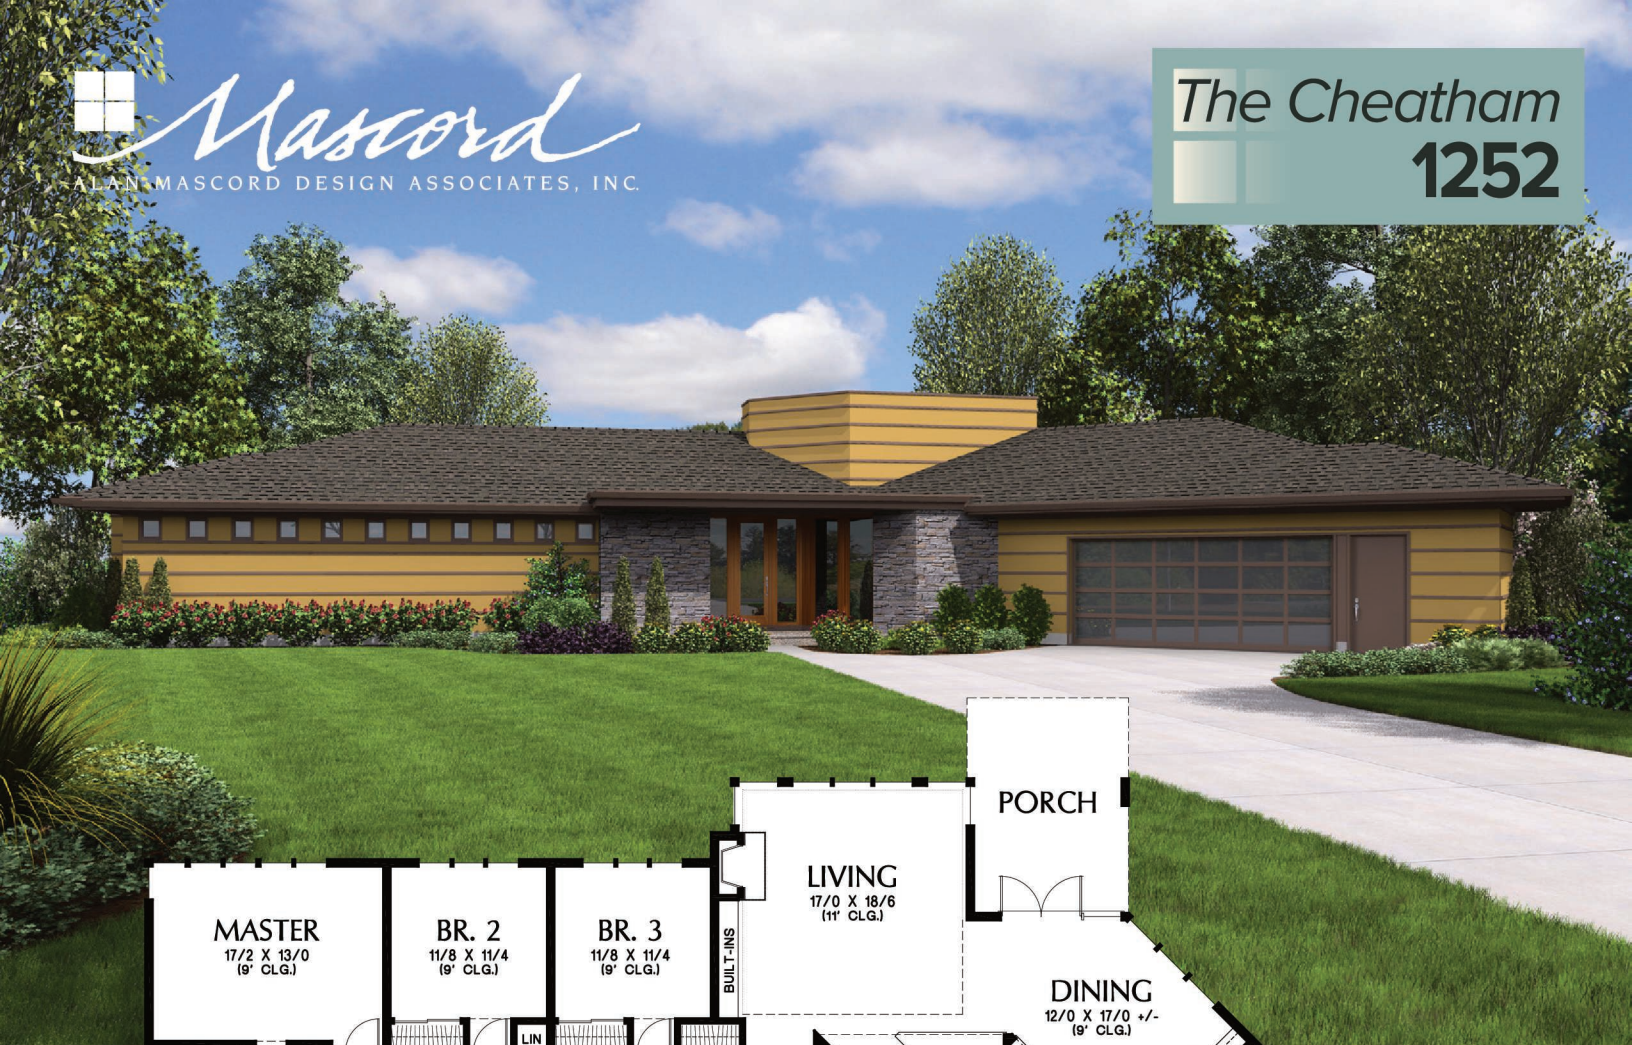

Mascord

ALAN MASCORD DESIGN ASSOCIATES, INC.

The Cheatham 1252

Total Area	2122 Sq. Ft
Width	Depth
103'-0"	67'-8"
Height	(Main Flr to Peak): 16'-2"

ALAN MASCORD DESIGN ASSOCIATES, INC
2187 NW Reed St, Suite 100, Portland, OR 97210 · 503.225.9161