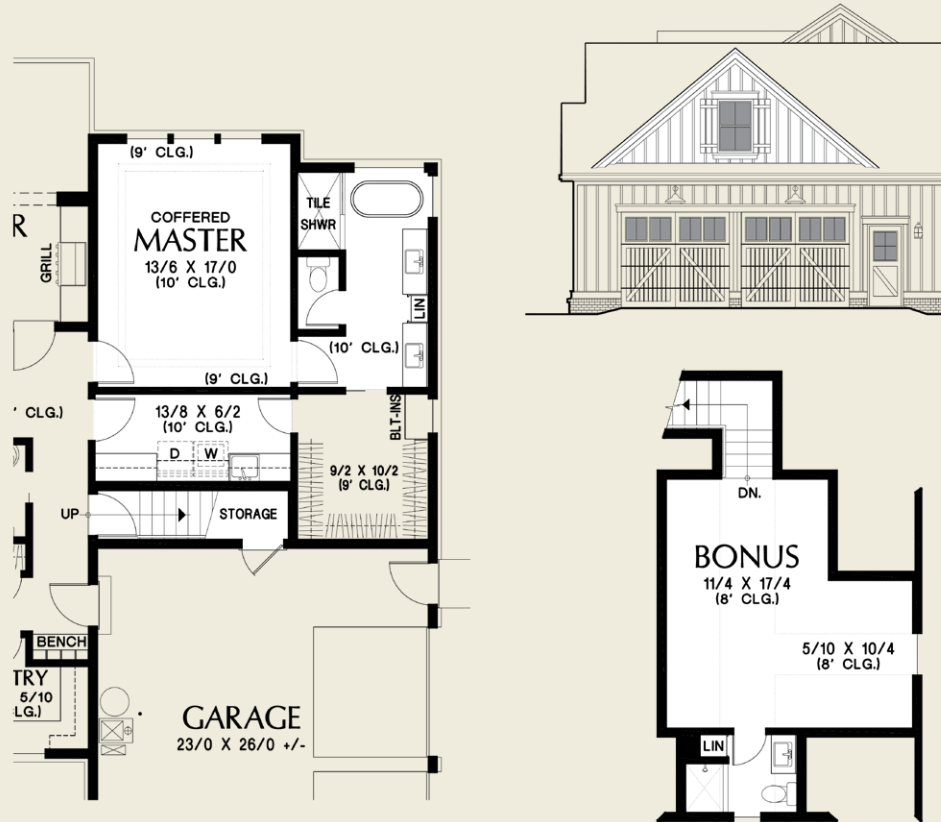

This modification adds a bonus room over garage, with stairs located as pictured. Adding the stairs modifies the ceiling height of the Master Suite to 10ft (allowing a coffered ceiling in the bedroom too), and changes the Heated Sq Ft calculation of the main floor to be 2445 SqFt, adds 417 SqFt Bonus area, and makes the garage unheated space 667 SqFt. (Storage room change).

*Option*  
**Add Bonus**

Move the garage door to face the front of the house.  
Great option for narrower lots.

*Option*  
**Garage Front**