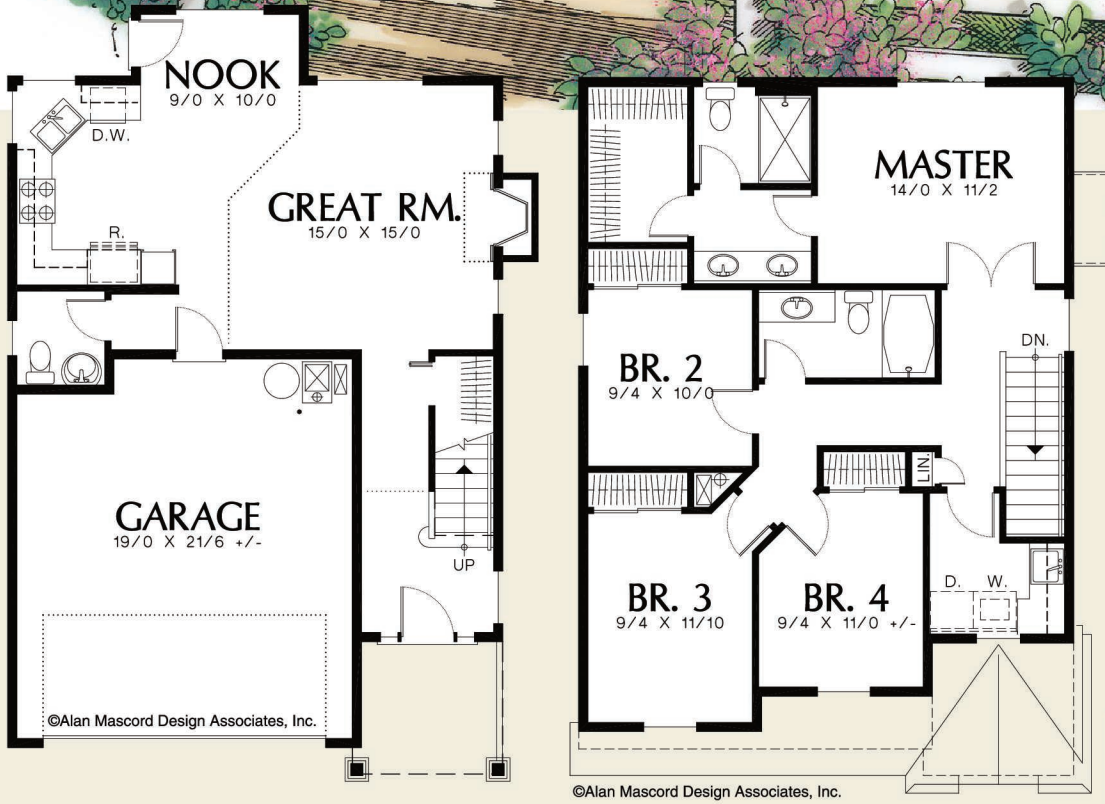

**The Beckett
2174C**

| | |
|-------------------|----------------------------|
| Upper Floor | 938 Sq. Ft |
| Main Floor | 636 Sq. Ft |
| Total Area | 1574 Sq. Ft |
| Width | Depth |
| 28'-0" | 43'-6" |
| Height | (Main Flr to Peak): 29'-4" |
| | (to Midpt of Roof): 23'-0" |