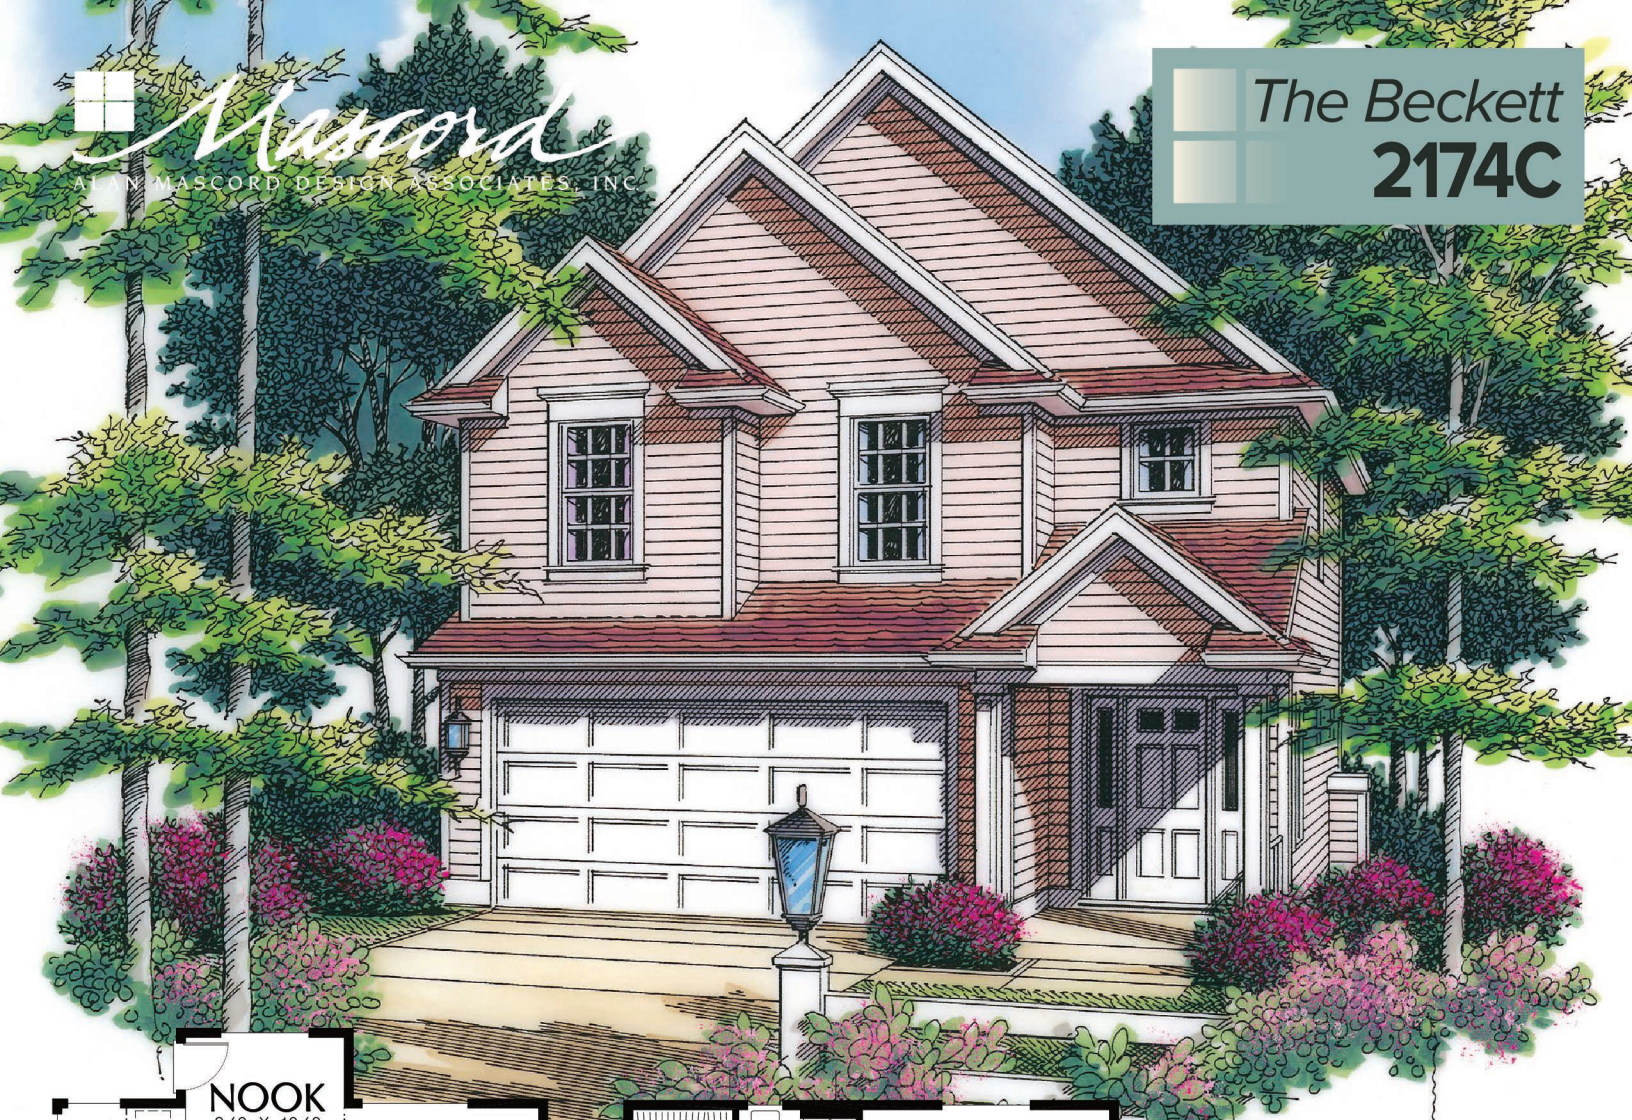

**The Beckett
2174C**

| | |
|-------------------|----------------------------|
| Upper Floor | 938 Sq. Ft |
| Main Floor | 636 Sq. Ft |
| Total Area | 1574 Sq. Ft |
| Width | Depth |
| 28'-0" | 43'-6" |
| Height | (Main Flr to Peak): 29'-4" |
| | (to Midpt of Roof): 23'-0" |