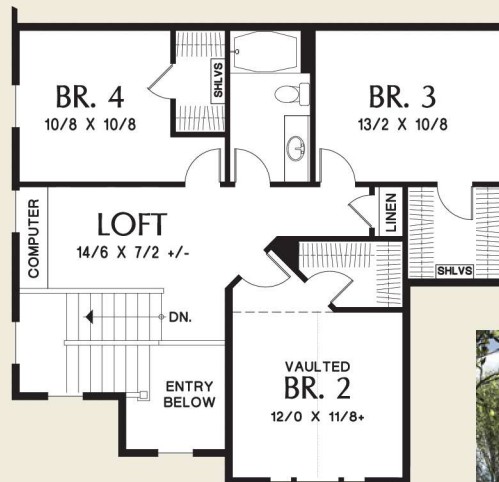

## The Freewater 22200

Upper Floor	854 Sq. Ft
Main Floor	1274 Sq. Ft
<b>Total Area</b>	<b>2128 Sq. Ft</b>

<b>Width</b>	<b>Depth</b>
35'-0"	56'-0"

**Height** (Main Flr to Peak): 28'-6"  
(to Midpt of Roof): 19'-4"