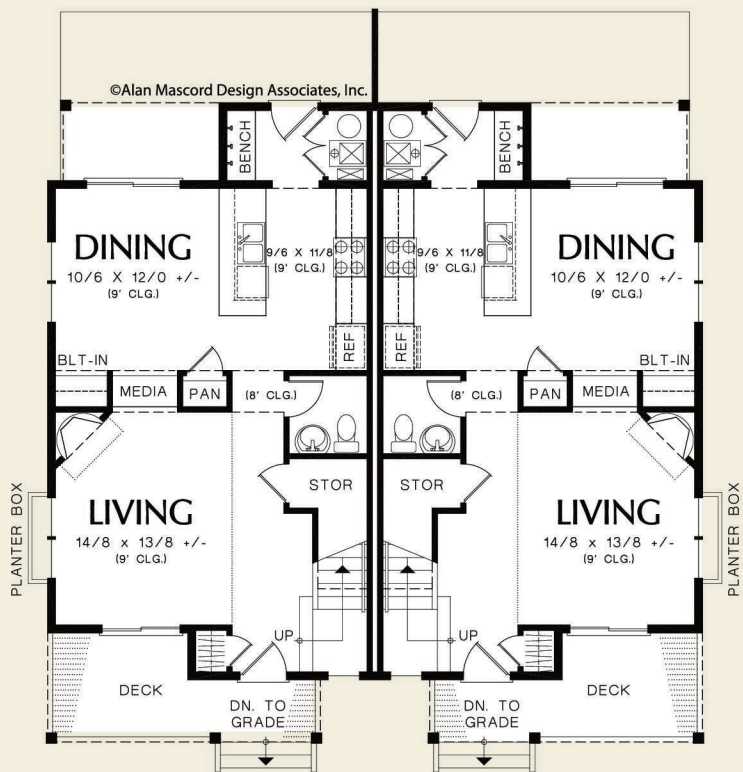

*Mascord*  
ALAN MASCORD DESIGN ASSOCIATES, INC.

The Huntington  
**4027C**

Upper Floor	661 Sq. Ft
Main Floor	695 Sq. Ft
<b>Total Area</b>	<b>1356 Sq. Ft</b>
<b>Width</b>	<b>21'-0"</b>
<b>Depth</b>	<b>41'-0"</b>
<b>Height</b>	(Main Flr to Peak): 25'-8" (to Midpt of Roof): 21'-10"