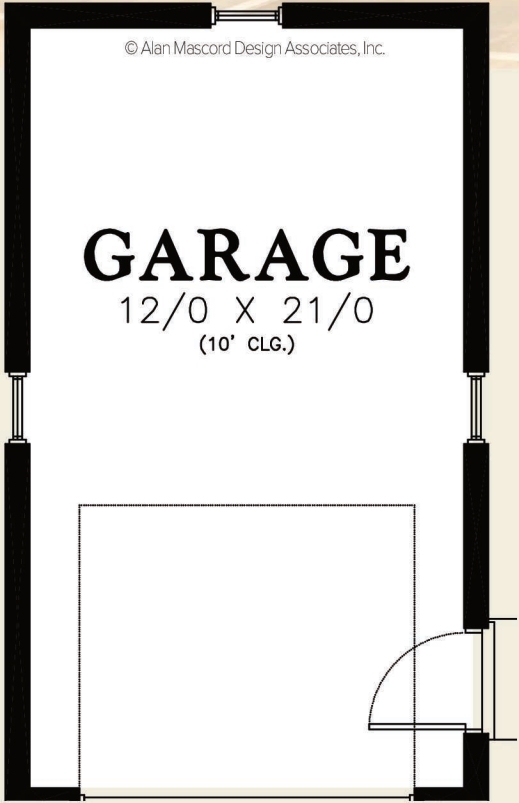

*Mascord*  
ALAN MASCORD DESIGN ASSOCIATES

Garage Plan  
**5028**

<b>Total Area</b>	<b>286 Sq. Ft</b>
<b>Width</b>	<b>Depth</b>
13'-0"	22'-0"
<b>Height</b>	(Main Flr to Peak): 15'-2"

ALAN MASCORD DESIGN ASSOCIATES, INC  
2187 NW Reed St, Suite 100, Portland, OR 97210 · 503.225.9161  
mascord.com | houseplans.co