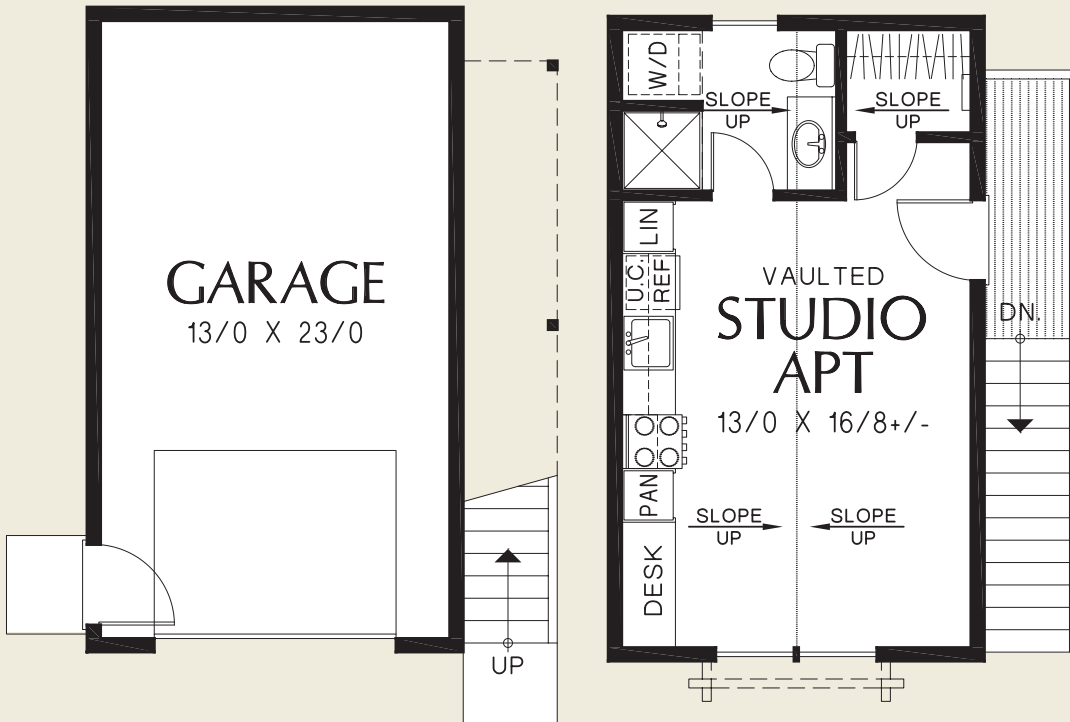

Mascord
ALAN MASCORD DESIGN ASSOCIATES, INC.

The Aberdare Park

5038A

Upper Floor 336 Sq. Ft

Total Area 336 Sq. Ft

Width 17'-6" **Depth** 24'-0"

Height (Main Flr to Peak): 23'-9"
(to Midpt of Roof): 20'-6"

ALAN MASCORD DESIGN ASSOCIATES, INC
2187 NW Reed St, Suite 100, Portland, OR 97210 · 503.225.9161